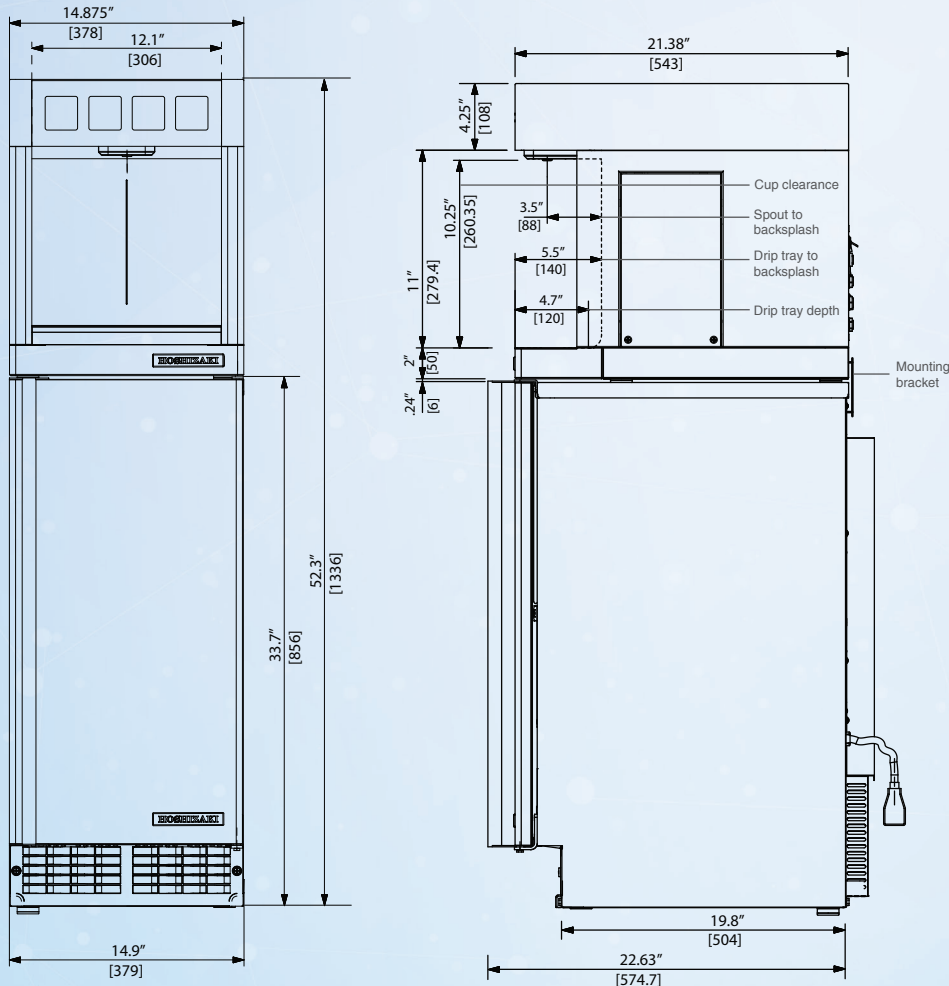

\* Cannot be placed on (-DS) models.

MODwater can  
also be placed  
on a counter.

[bracketed dims are in mm]