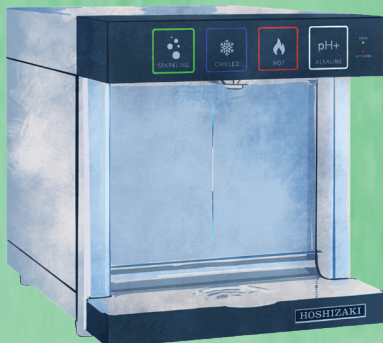

MODwater offers:

- "Zero mile water": requires no transport
- No refilling
- An advanced filtration system to purify water and prevent scale