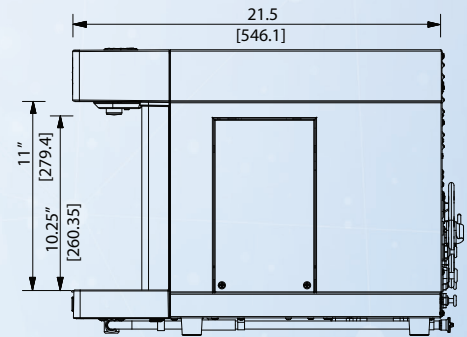

\* Cannot be placed on (-DS) models.

MODwater can  
also be placed  
on a counter.

[bracketed dims are in mm]