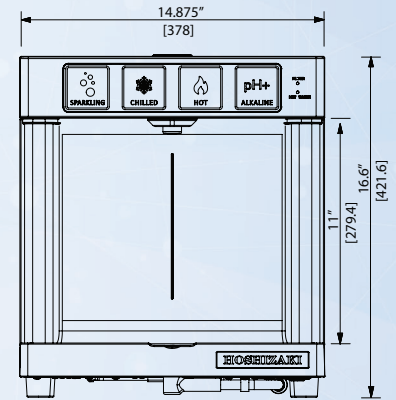

\* Cannot be placed on (-DS) models.

MODwater can  
also be placed  
on a counter.

[bracketed dims are in mm]