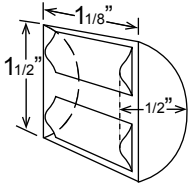

HOSHIZAKI

Types of Ice

KM Edge Cube - Individual, hard, clear, crescent shape
Models - KM, KMD, KML, KMS, KMH, DKM models

Square Cube - Individual, hard, clear, square shape
Models - IM models

Top Hat Cube - Individual, hard, clear, round shape
Models - AM models

Flaked - Soft, light, chewable, various shapes
Models - F models

Cubelet Ice - Popular chewable ice

See reverse side for more details.
 Ice dimensions are approximate in inches.

800.438.6087
 hoshizakiamerica.com