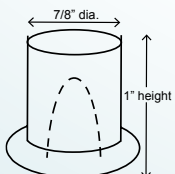

**Square Cube** - Individual, hard, clear, square shape

**Models** - IM models

**Flaked** - Soft, light, chewable, various shapes

**Models** - F models

**Top Hat Cube** - Individual, hard, clear, round shape

**Models** - AM models

**Cubelet Ice** - Popular chewable ice

See reverse side for more details.

Ice dimensions are approximate in inches.