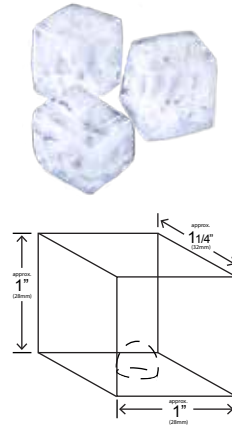

HOSHIZAKI

Types of Ice

KM Edge Cube - Individual, hard, clear, crescent shape
Models - KM, KMD, KML, KMS, KMH, DKM models

Square Cube - Individual, hard, clear, square shape
Models - IM models

Top Hat Cube - Individual, hard, clear, round shape
Models - AM models

Flaked - Soft, light, chewable, various shapes
Models - F models

Cubelet Ice - Popular chewable ice

See reverse side for more details.
 Ice dimensions are approximate in inches.

800.438.6087
 hoshizakiamerica.com