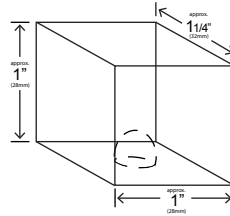

HOSHIZAKI

Types of Ice

KM Edge Cube - Individual, hard, clear, crescent shape
Models - KM, KMD, KML, KMS, KMH, DKM models

Square Cube - Individual, hard, clear, square shape
Models - IM models

Top Hat Cube - Individual, hard, clear, round shape
Models - AM models

Flaked - Soft, light, chewable, various shapes
Models - F models

Cubelet Ice - Popular chewable ice

See reverse side for more details.
 Ice dimensions are approximate in inches.

800.438.6087
 hoshizakiamerica.com