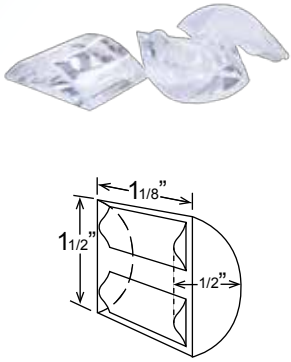

HOSHIZAKI

Types of Ice

KM Edge Cube - Individual, hard, clear, crescent shape
Models - KM, KMD, KML, KMS, KMH, DKM models

Square Cube - Individual, hard, clear, square shape
Models - IM models

Top Hat Cube - Individual, hard, clear, round shape
Models - AM models

Flaked - Soft, light, chewable, various shapes
Models - F models

Cubelet Ice - Popular chewable ice

See reverse side for more details.
 Ice dimensions are approximate in inches.

800.438.6087
 hoshizakiamerica.com