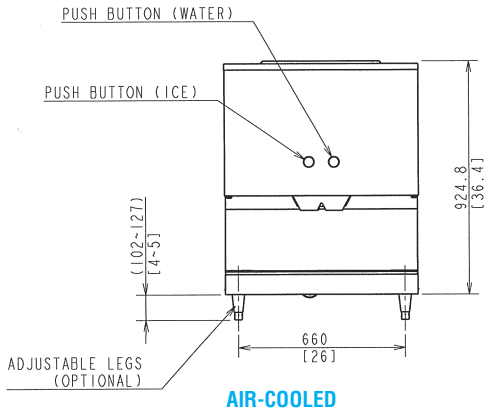

DM-200B

ICE AND WATER DISPENSER

DM-200B
08/14/17
Item # 13051

FRONT VIEW