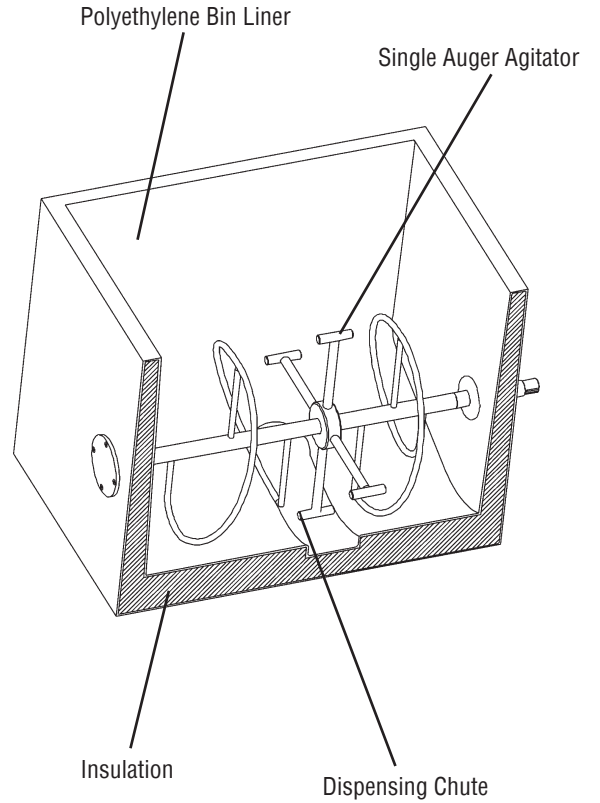

Unique auger agitator design dispenses individual cubes.