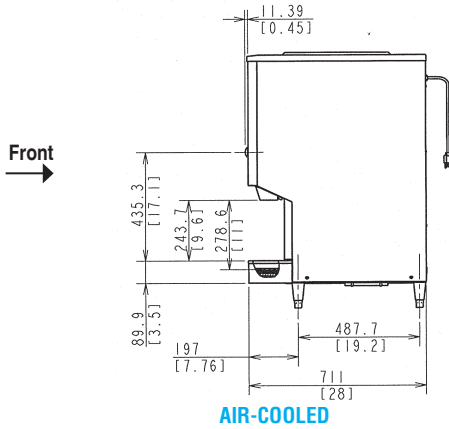

mm
[inch]

SIDE VIEW

REAR VIEW