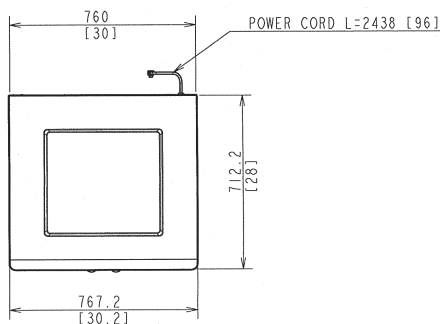

Unique auger agitator design dispenses individual cubes.