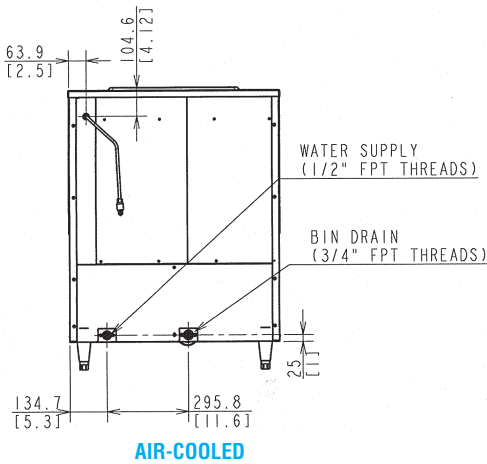

DM-200B

ICE AND WATER DISPENSER

DM-200B
08/14/17
Item # 13051

FRONT VIEW

mm
[inch]

SIDE VIEW

REAR VIEW

TOP VIEW

Unique auger agitator design dispenses individual cubes.