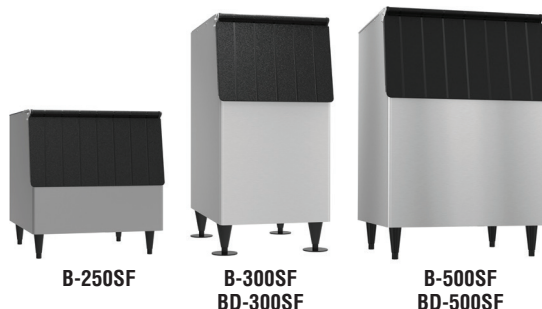

SF Bins

ICE STORAGE BIN SERIES

SF Bins
07/02/24
Item # 13163

Item #: _____
Project: _____
Qty: _____
AIA#: _____

SF - Stainless Steel Finish

Features

- ▶ Polyethylene bin liner for sanitary storage
- ▶ Sturdy construction for side-by-side or stacked ice machine installation

- Ice storage capacity from 250 lbs. up to 900 lbs.
- Both surfaces are designed for easy cleaning
- Long lasting attractive appearance
- Foamed-in-place polyurethane insulation, in all bin walls and bottom, provides dependable ice storage
- H-GUARD Plus Antimicrobial adds extra protection to the ice scoop (included)

SF - Stainless Steel Finish

BD Bins

- Fit 24" - 24 1/2" deep ice machine without top kit extension

Warranty:

2 Year Parts & Labor (Production prior to January 2012)
3 Year Parts & Labor (Production January 2012 and after)
Valid in United States, Canada, Puerto Rico and U.S. Territories. Contact factory for warranty in other countries.

Model Number	Exterior Dimensions W x D x H*	Interior Dimensions W x D x H	Application Storage Capacity †	Cubic Volume	Shipping Dimensions L x W x H	Shipping Weight (lbs.)
B-250SF	30" x 32.3" x 33.4"	27" x 27.7" x 23.7"	250 lbs.	10.30 ft ³	35" x 32" x 32"	—
B-300SF	22" x 32.3" x 46"	19" x 27.7" x 37.6"	300 lbs.	11.51 ft ³	35" x 24" x 45"	125
BD-300SF	22" x 32.3" x 46"	19" x 27.7" x 37.6"	300 lbs.	11.51 ft ³	35" x 24" x 45"	130
B-500SF	30" x 32.3" x 46"	27" x 27.7" x 37.6"	500 lbs.	16.33 ft ³	35" x 32" x 45"	140
BD-500SF	30" x 32.3" x 46"	27" x 27.7" x 37.6"	500 lbs.	16.33 ft ³	35" x 32" x 45"	140
B-700SF	44" x 32.3" x 46"	41" x 27.7" x 37.6"	700 lbs.	24.77 ft ³	46" x 35" x 45"	175
B-800SF	48" x 32.3" x 46"	45" x 27.7" x 37.6"	800 lbs.	26.90 ft ³	50.25" x 35" x 45"	185
B-900SF	52" x 32.3" x 46"	49" x 27.7" x 37.6"	900 lbs.	29.59 ft ³	54.5" x 35" x 45"	195